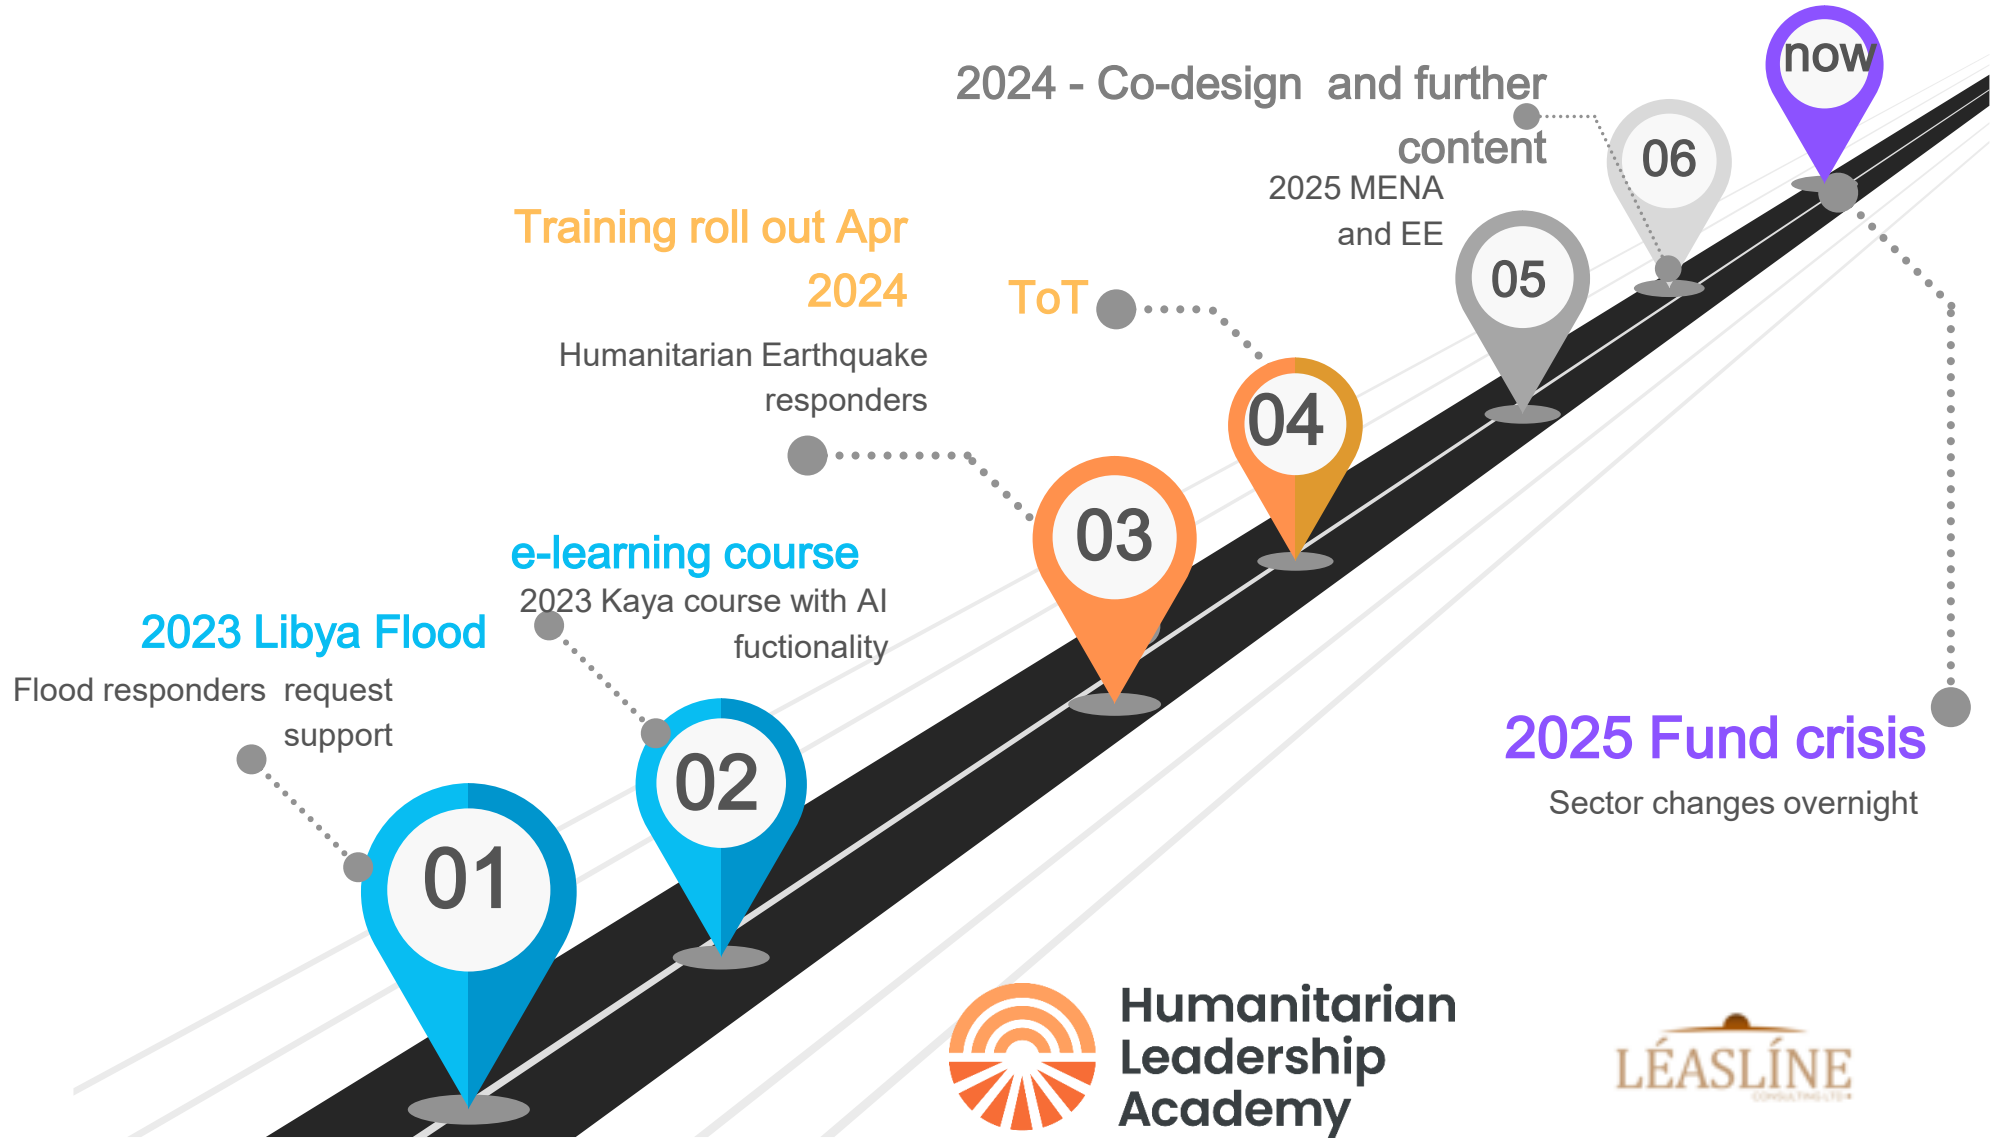

Crisis Management Approach

Humanitarian
Leadership
Academy